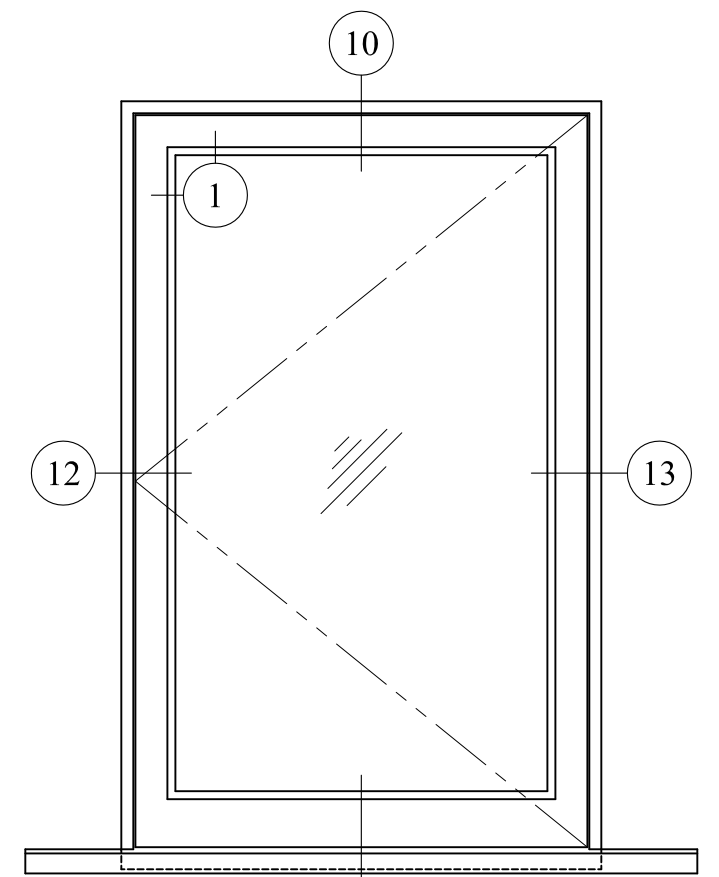

EXTERIOR SIDE

11

EXTERIOR SIDE

13

OUT-SWING CASEMENT WITH CONCEALED HINGES

EXTERIOR ELEVATION VIEW

WOODEN WINDOW

849 29th Street, Oakland, CA 94608
 ph: 510 893 1157, fax: 510 834 3662
 www.woodenwindow.com