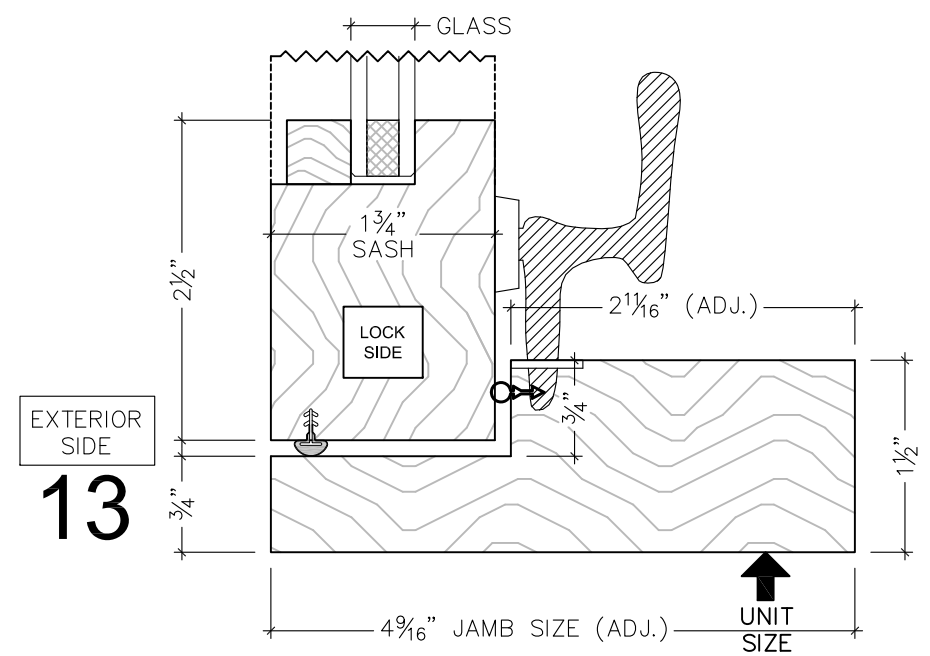

EXTERIOR SIDE

10

EXTERIOR SIDE

12

WEATHER STRIP AROUND SCHLEGEL QEZD-175 WHITE OR BRONZE

WEATHER STRIP AROUND WS32-30100 BROWN OR WS32-90100 WHITE

CHOICE OF GLASS & CUTTER PROFILES AVAILABLE UPON REQUEST. CONTACT ONE OF OUR SALES STAFF FOR MORE INFO.

EXTERIOR SIDE

11

EXTERIOR SIDE

13

OUT-SWING CASEMENT WITH CONCEALED HINGES

EXTERIOR ELEVATION VIEW

WOODEN WINDOW

849 29th Street, Oakland, CA 94608
 ph: 510 893 1157, fax: 510 834 3662
 www.woodenwindow.com