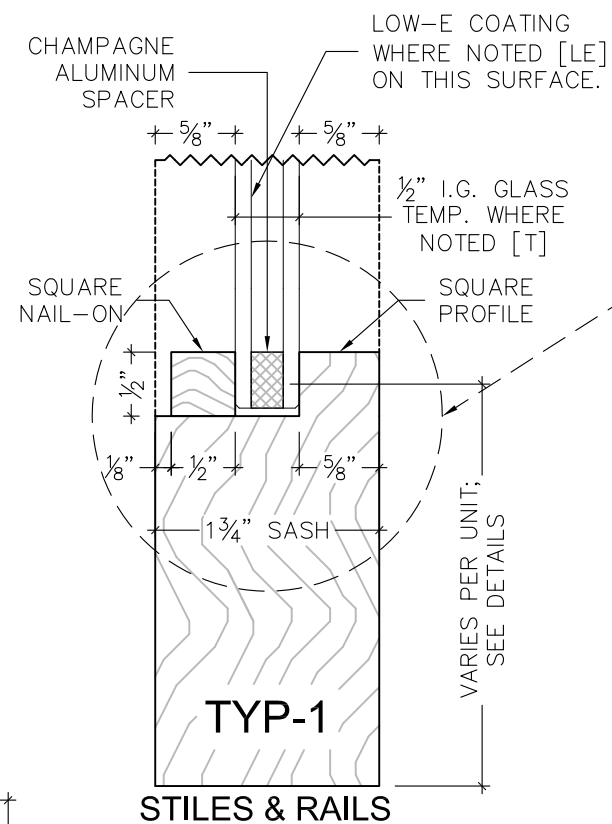

EXTERIOR SIDE

10

EXTERIOR SIDE

12

WEATHER STRIP AROUND SCHLEGEL QEZD-175 WHITE OR BRONZE

WEATHER STRIP AROUND WS32-30100 BROWN OR WS32-90100 WHITE

CHOICE OF GLASS & CUTTER PROFILES AVAILABLE UPON REQUEST. CONTACT ONE OF OUR SALES STAFF FOR MORE INFO.