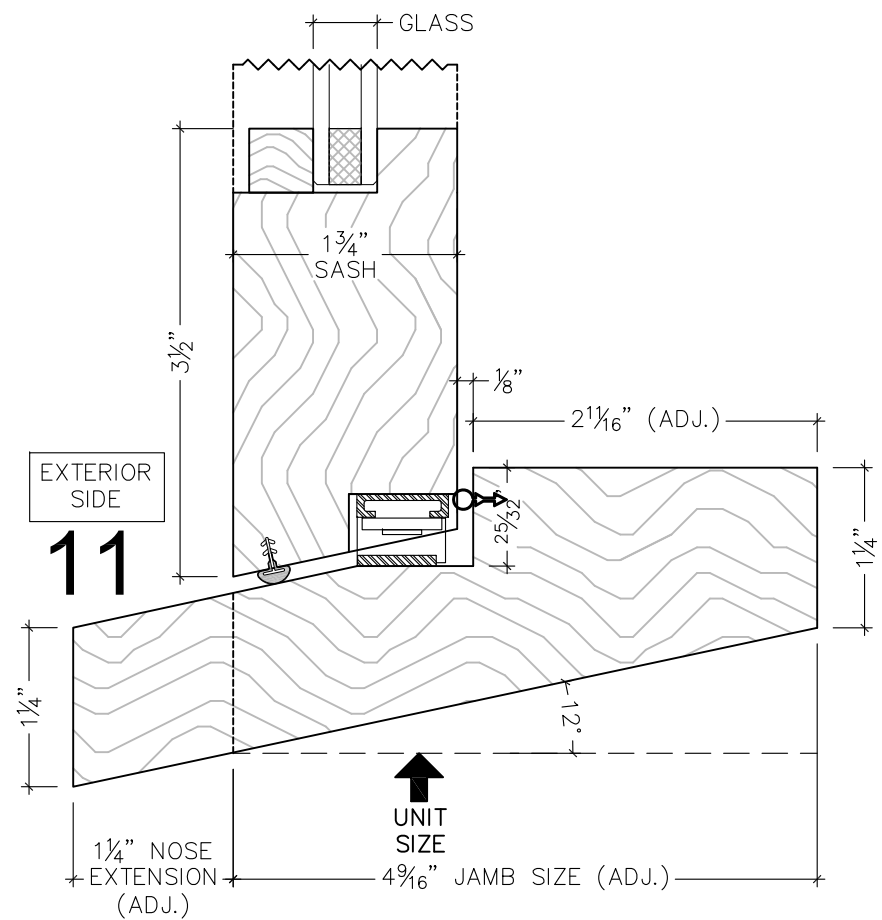

EXTERIOR SIDE

10

EXTERIOR SIDE

12

WEATHER STRIP AROUND SCHLEGEL QEZD-175 WHITE OR BRONZE

WEATHER STRIP AROUND WS32-30100 BROWN OR WS32-90100 WHITE

CHOICE OF GLASS & CUTTER PROFILES AVAILABLE UPON REQUEST. CONTACT ONE OF OUR SALES STAFF FOR MORE INFO.

EXTERIOR SIDE

11

EXTERIOR SIDE

13

OUT-SWING CASEMENT WITH CONCEALED HINGES

EXTERIOR ELEVATION VIEW

WOODEN WINDOW

849 29th Street, Oakland, CA 94608
 ph: 510 893 1157, fax: 510 834 3662
 www.woodenwindow.com