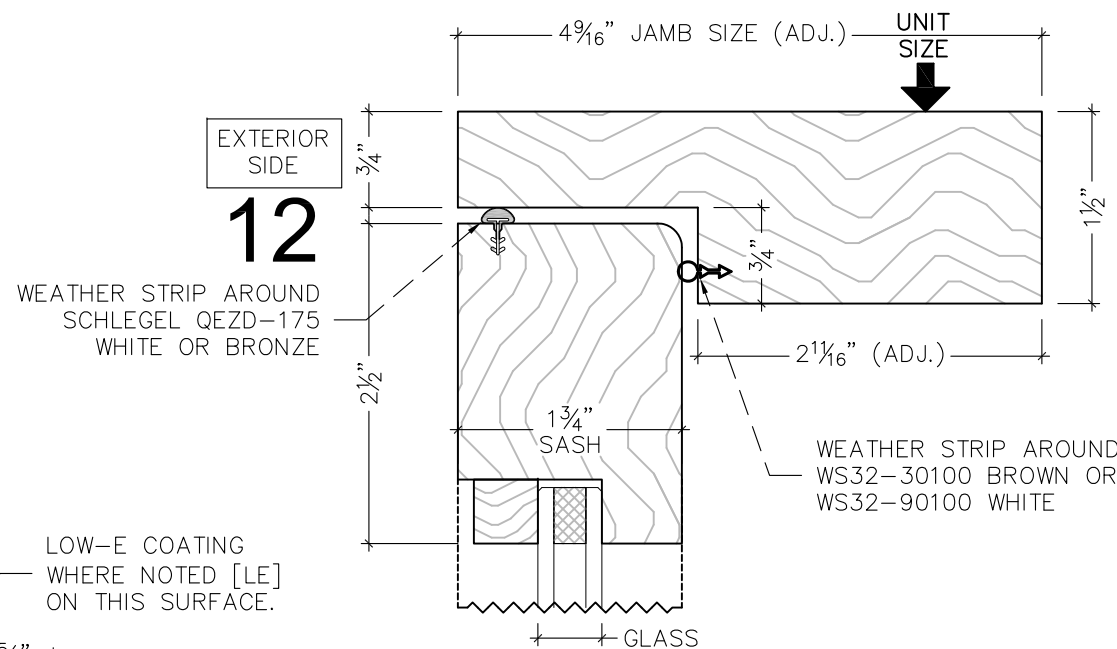

EXTERIOR SIDE

10

EXTERIOR SIDE

12

WEATHER STRIP AROUND SCHLEGEL QEZD-175 WHITE OR BRONZE

WEATHER STRIP AROUND WS32-30100 BROWN OR WS32-90100 WHITE

CHOICE OF GLASS & CUTTER PROFILES AVAILABLE UPON REQUEST. CONTACT ONE OF OUR SALES STAFF FOR MORE INFO.

EXTERIOR SIDE

11

EXTERIOR SIDE

13

OUT-SWING CASEMENT WITH CONCEALED HINGES

EXTERIOR ELEVATION VIEW

WOODEN WINDOW

849 29th Street, Oakland, CA 94608
 ph: 510 893 1157, fax: 510 834 3662
 www.woodenwindow.com