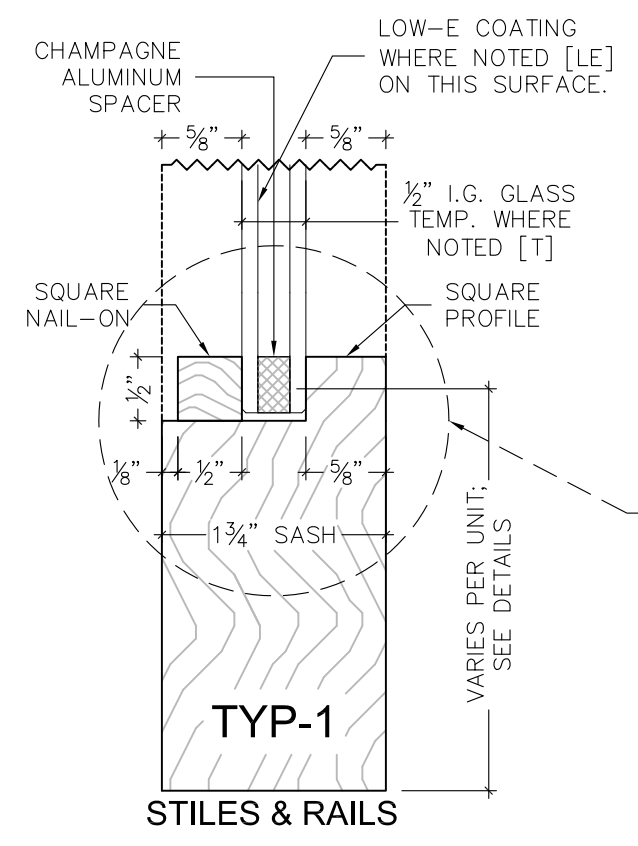

HOPPER WINDOW WITH CONCEALED HINGES

CHOICE OF GLASS & CUTTER PROFILES AVAILABLE UPON REQUEST. CONTACT ONE OF OUR SALES STAFF FOR MORE INFO.

EXTERIOR ELEVATION VIEW

849 29th Street, Oakland, CA 94608
 ph: 510 893 1157, fax: 510 834 3662
 www.woodenwindow.com