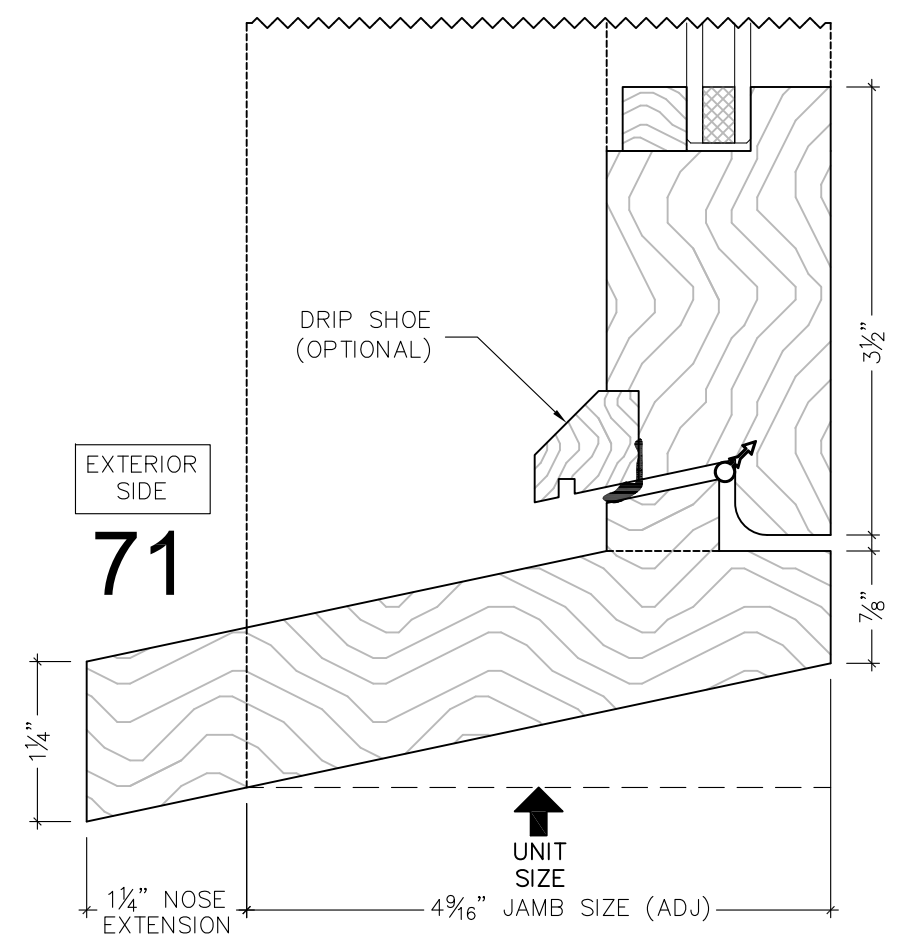

HOPPER WINDOW WITH CONCEALED HINGES

CHOICE OF GLASS & CUTTER PROFILES AVAILABLE UPON REQUEST. CONTACT ONE OF OUR SALES STAFF FOR MORE INFO.

EXTERIOR ELEVATION VIEW

849 29th Street, Oakland, CA 94608
 ph: 510 893 1157, fax: 510 834 3662
 www.woodenwindow.com