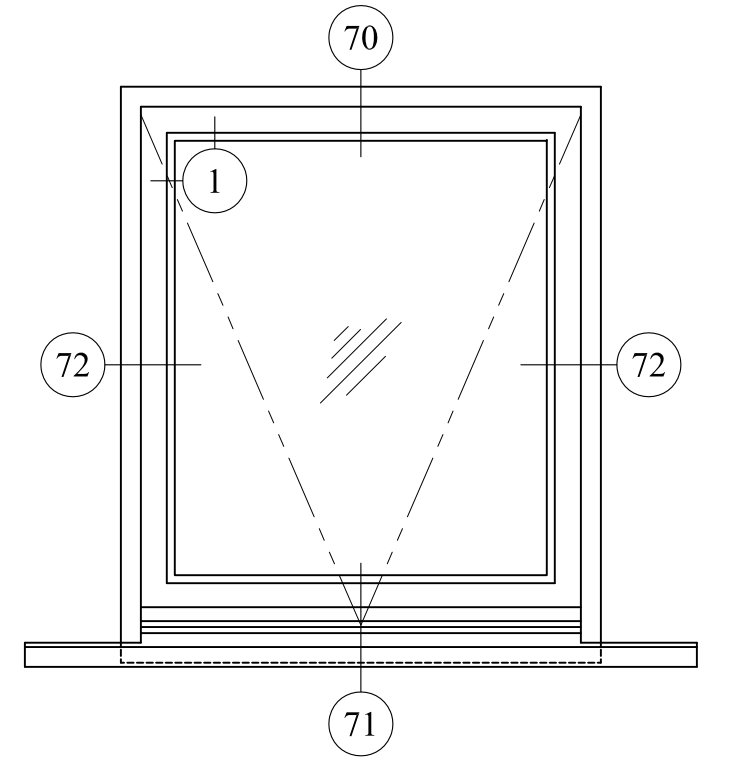

HOPPER WINDOW WITH CONCEALED HINGES

CHOICE OF GLASS & CUTTER PROFILES AVAILABLE UPON REQUEST. CONTACT ONE OF OUR SALES STAFF FOR MORE INFO.

EXTERIOR ELEVATION VIEW

849 29th Street, Oakland, CA 94608
 ph: 510 893 1157, fax: 510 834 3662
 www.woodenwindow.com