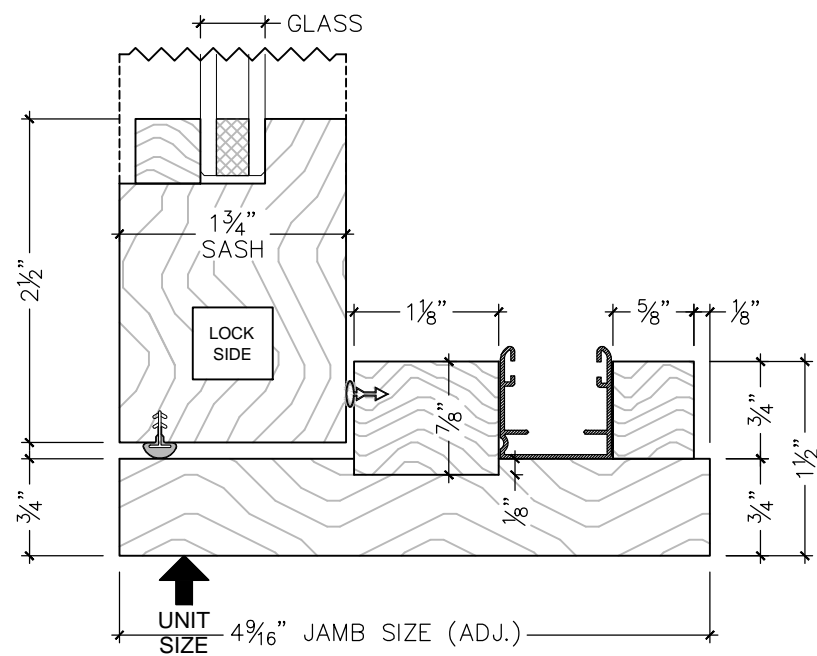

### CRANK CASEMENT WITH ROLLDOWN SCREENS

EXTERIOR ELEVATION VIEW

**WOODEN WINDOW**

849 29th. Street, Oakland, CA 94608  
 ph: 510 893 1157, fax: 510 834 3662  
 www.woodenwindow.com