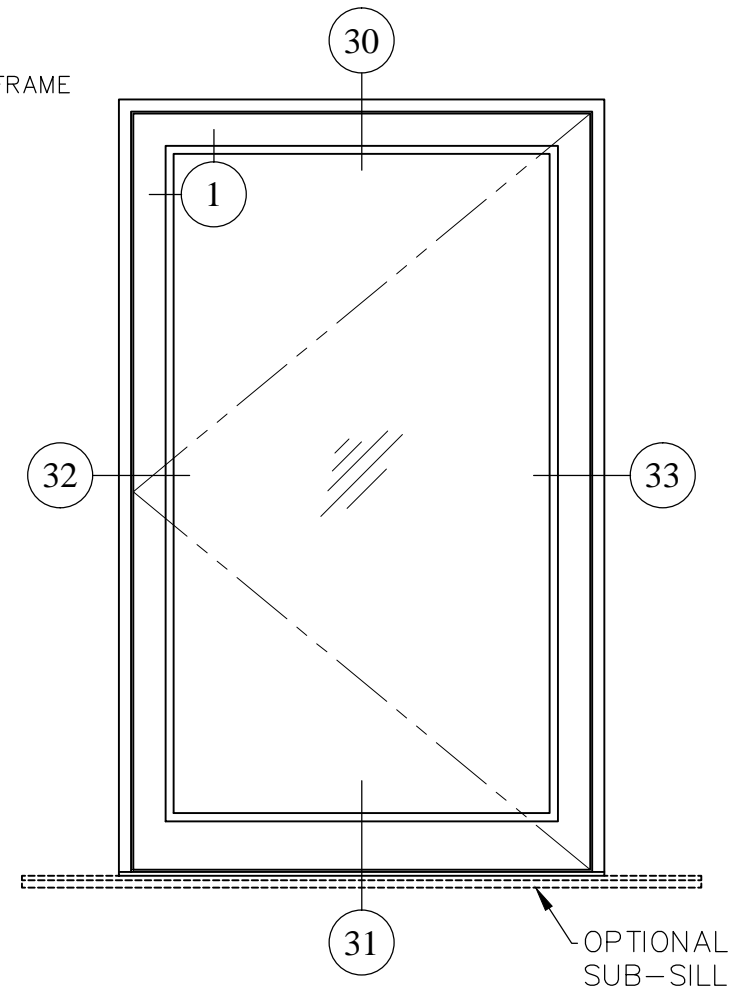

CRANK CASEMENT WITH CONCEALED HINGES

CHOICE OF GLASS & CUTTER PROFILES AVAILABLE UPON REQUEST. CONTACT ONE OF OUR SALES STAFF FOR MORE INFO.

EXTERIOR ELEVATION VIEW

WOODEN WINDOW

849 29th. Street, Oakland, CA 94608
 ph: 510 893 1157, fax: 510 834 3662
 www.woodenwindow.com