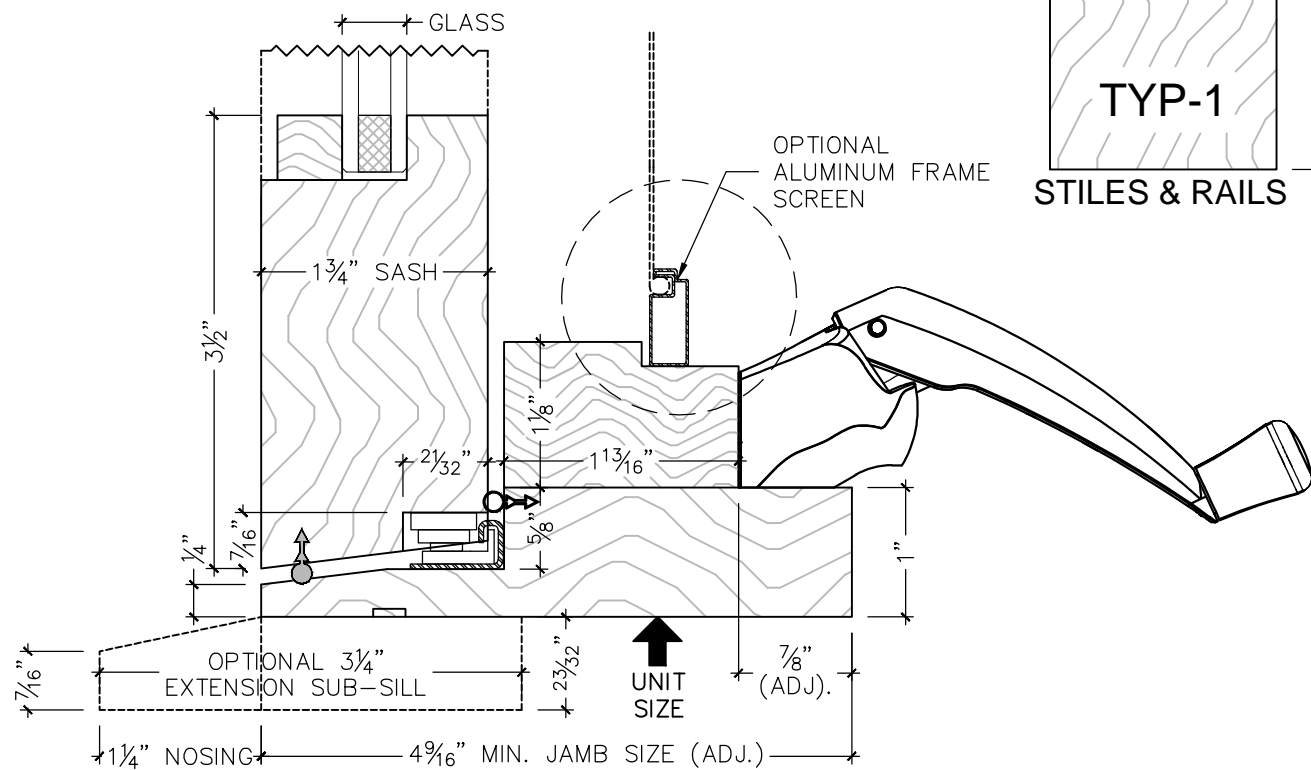

CRANK CASEMENT WITH CONCEALED HINGES

CHOICE OF GLASS & CUTTER PROFILES AVAILABLE UPON REQUEST. CONTACT ONE OF OUR SALES STAFF FOR MORE INFO.

EXTERIOR ELEVATION VIEW

WOODEN WINDOW

849 29th. Street, Oakland, CA 94608
 ph: 510 893 1157, fax: 510 834 3662
 www.woodenwindow.com