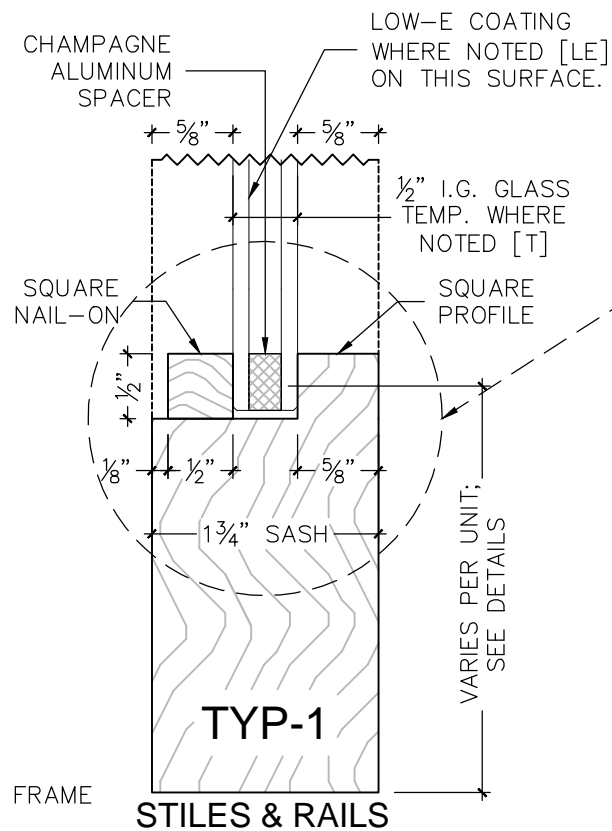

CRANK CASEMENT WITH CONCEALED HINGES

CHOICE OF GLASS & CUTTER PROFILES AVAILABLE UPON REQUEST. CONTACT ONE OF OUR SALES STAFF FOR MORE INFO.

EXTERIOR ELEVATION VIEW

WOODEN WINDOW

849 29th. Street, Oakland, CA 94608
 ph: 510 893 1157, fax: 510 834 3662
 www.woodenwindow.com