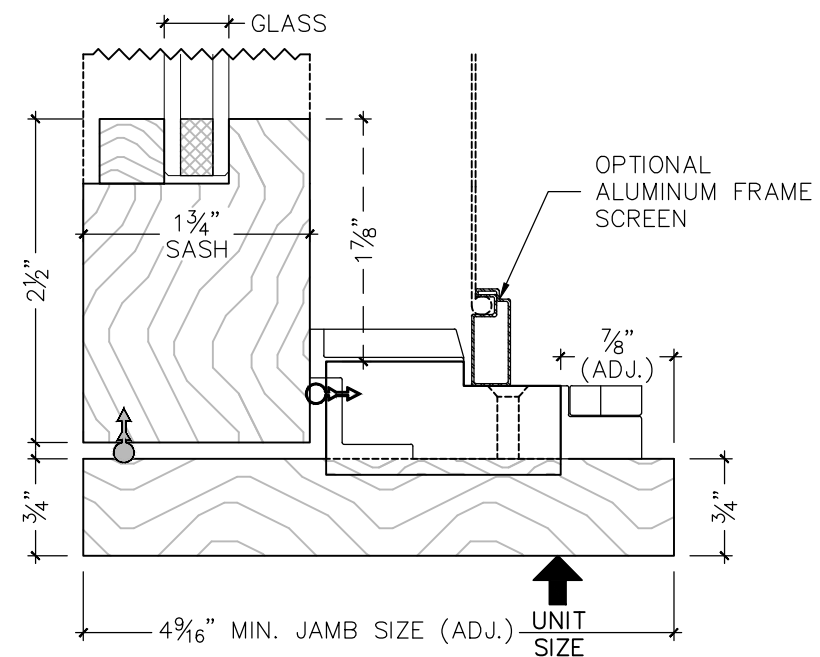

CRANK CASEMENT WITH CONCEALED HINGES

CHOICE OF GLASS & CUTTER PROFILES AVAILABLE UPON REQUEST. CONTACT ONE OF OUR SALES STAFF FOR MORE INFO.

EXTERIOR ELEVATION VIEW

WOODEN WINDOW

849 29th. Street, Oakland, CA 94608
 ph: 510 893 1157, fax: 510 834 3662
 www.woodenwindow.com