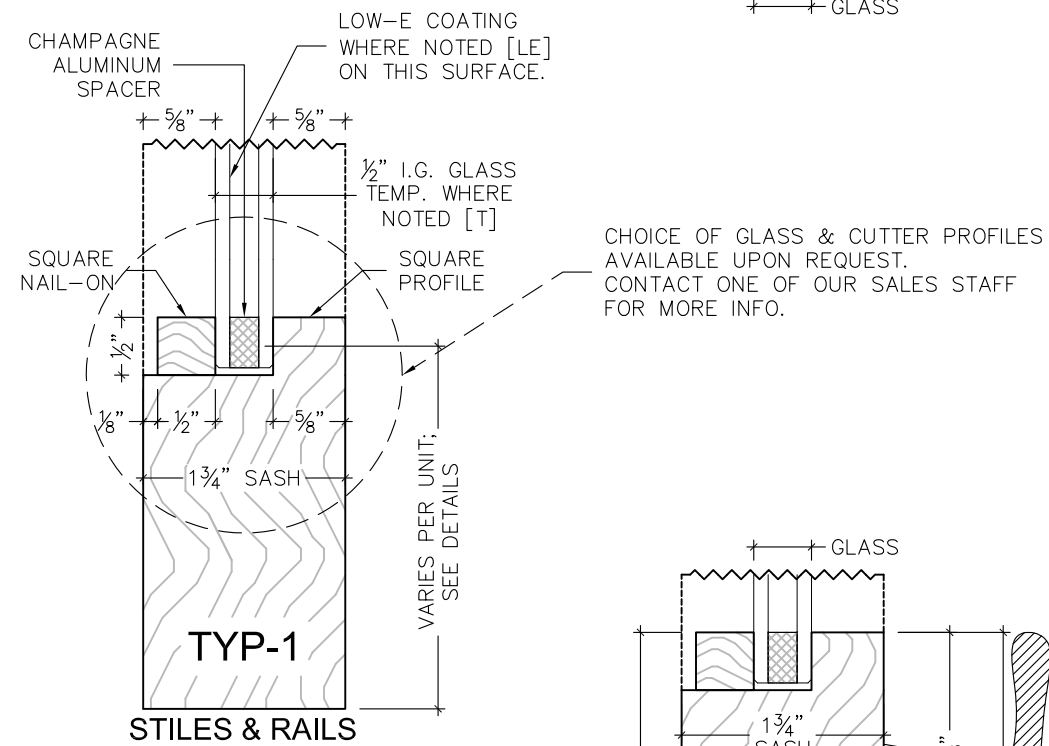

OUT-SWING FRENCH WITH CONCEALED HINGES

EXTERIOR ELEVATION VIEW

NOTE: CHOICE OF MEETING STILES, SEE "FRENCH WINDOWS MEETING STILES OPTIONS"

WOODEN WINDOW

849 29th. Street, Oakland, CA 94608
 ph: 5108931157, fax: 5108343662
 www.woodenwindow.com