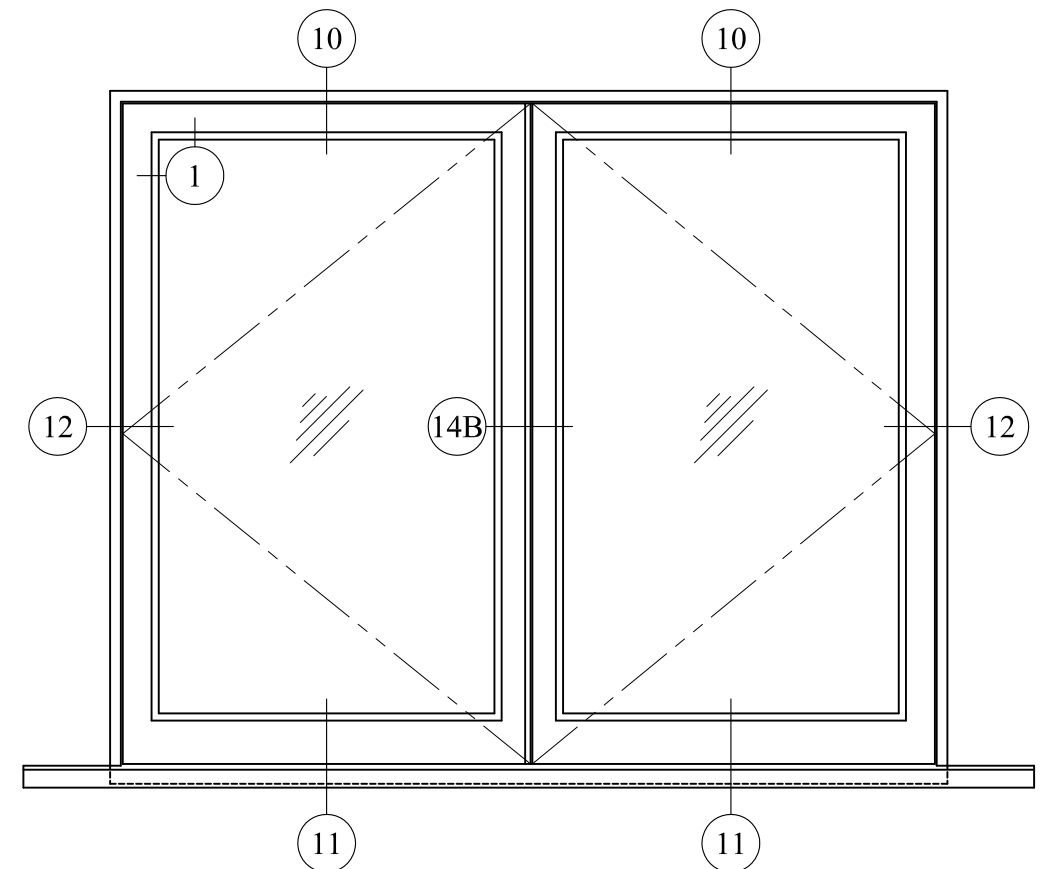

OUT-SWING FRENCH WITH CONCEALED HINGES

EXTERIOR ELEVATION VIEW

NOTE: CHOICE OF MEETING STILES, SEE "FRENCH WINDOWS MEETING STILES OPTIONS"

WOODEN WINDOW

849 29th. Street, Oakland, CA 94608
 ph: 5108931157, fax: 5108343662
 www.woodenwindow.com