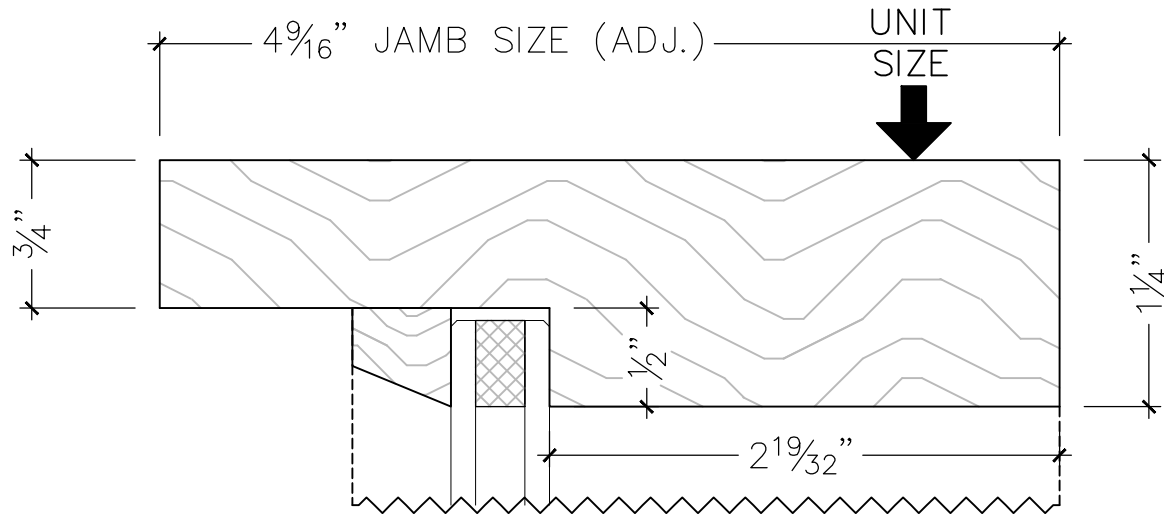

FIXED PICTURE WINDOW WITH DIRECT SET GLASS

EXTERIOR SIDE

160

CHOICE OF GLASS & STOP PROFILES AVAILABLE UPON REQUEST. CONTACT ONE OF OUR SALES STAFF FOR MORE INFO.

EXTERIOR SIDE

161

EXTERIOR ELEVATION VIEW

WOODEN WINDOW