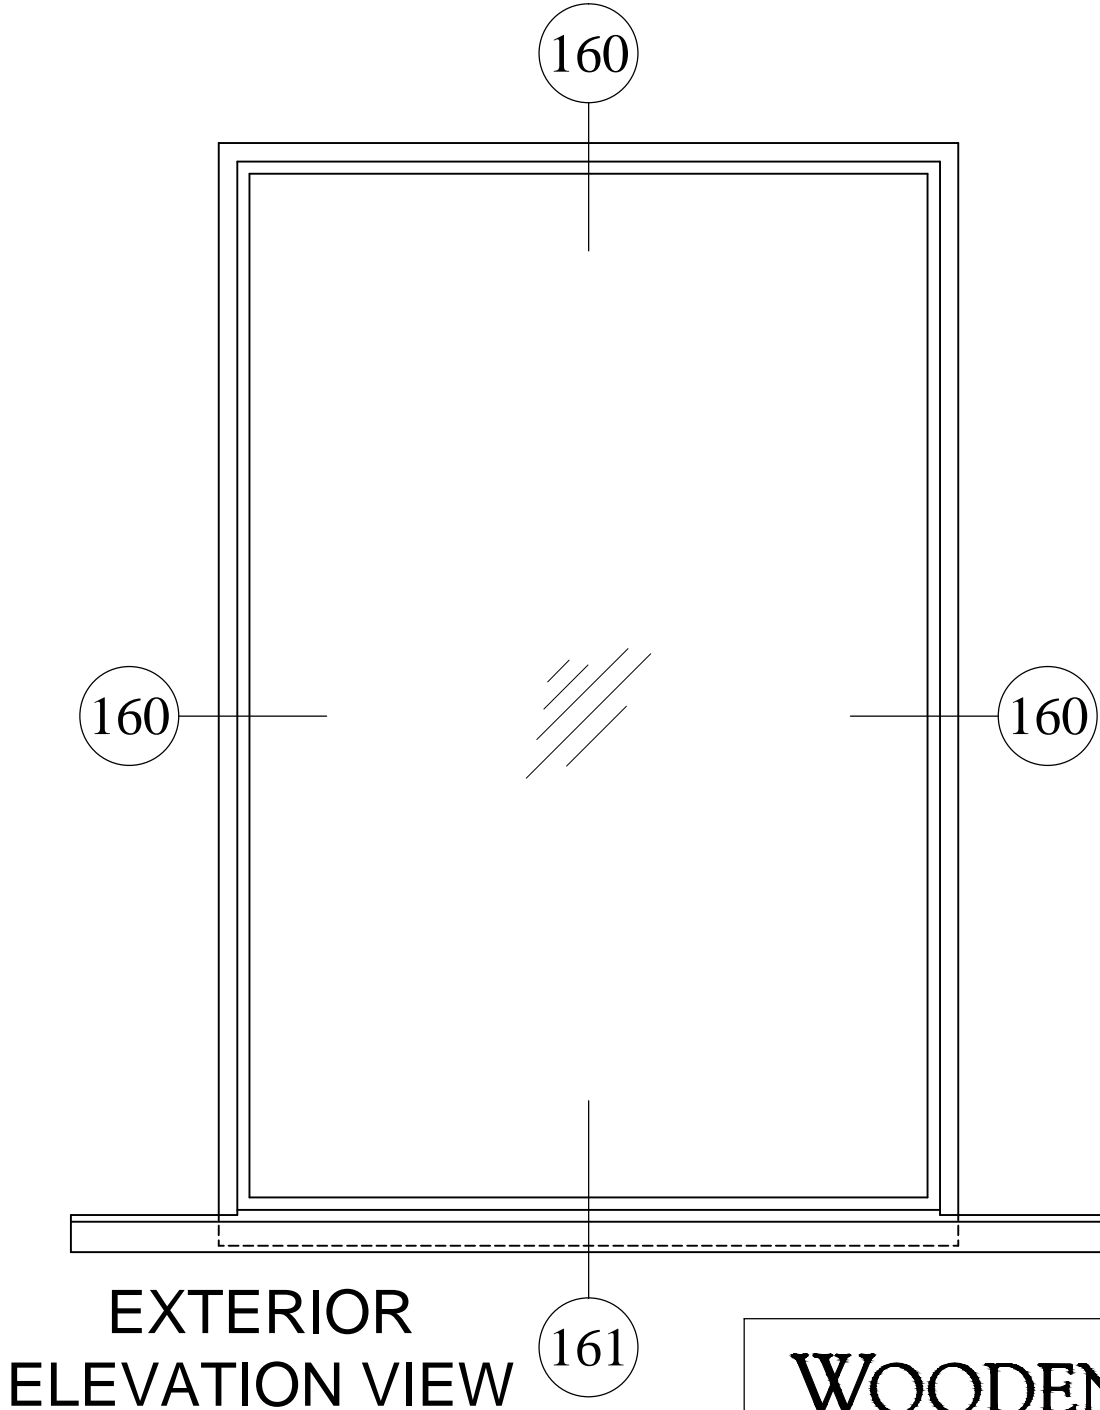

FIXED PICTURE WINDOW WITH DIRECT SET GLASS

EXTERIOR SIDE

160

CHOICE OF GLASS & STOP PROFILES AVAILABLE UPON REQUEST. CONTACT ONE OF OUR SALES STAFF FOR MORE INFO.

EXTERIOR SIDE

161

EXTERIOR ELEVATION VIEW

WOODEN WINDOW