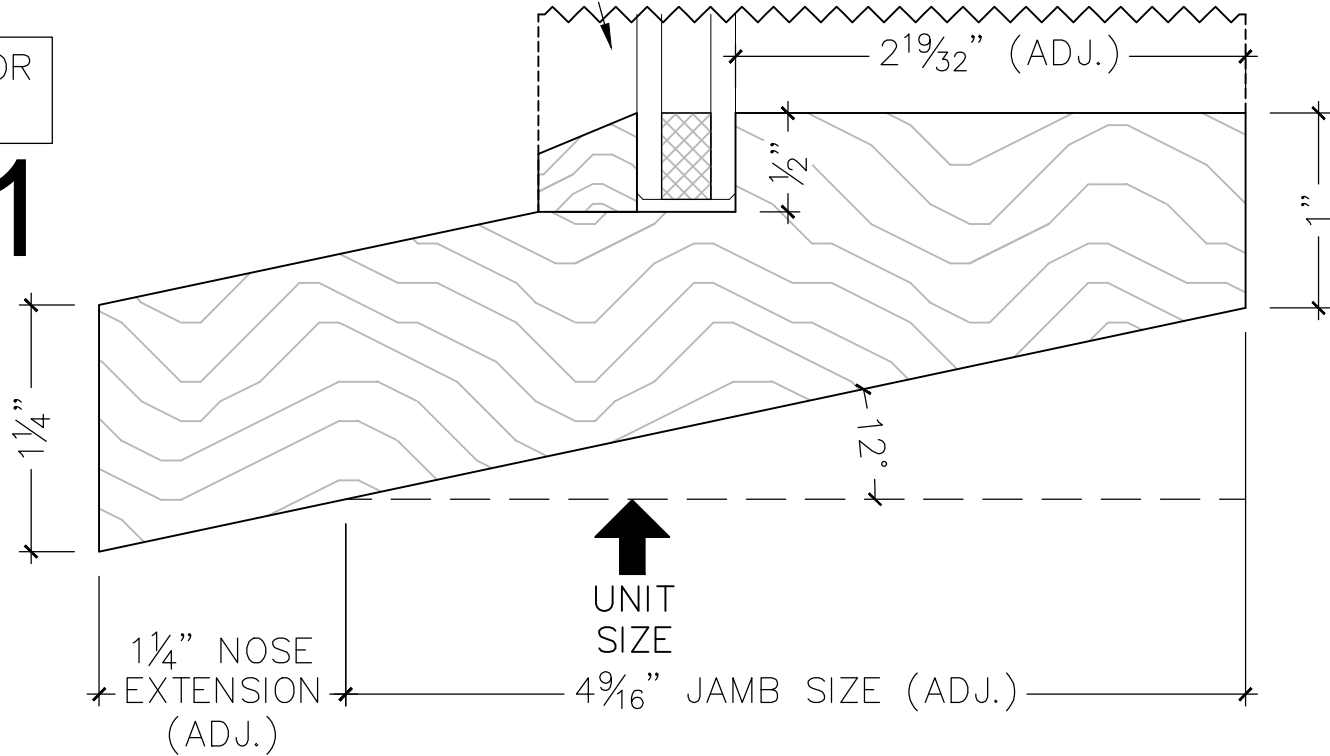

FIXED PICTURE WINDOW WITH DIRECT SET GLASS

EXTERIOR SIDE

160

CHOICE OF GLASS & STOP PROFILES AVAILABLE UPON REQUEST. CONTACT ONE OF OUR SALES STAFF FOR MORE INFO.

EXTERIOR SIDE

161

EXTERIOR ELEVATION VIEW

WOODEN WINDOW