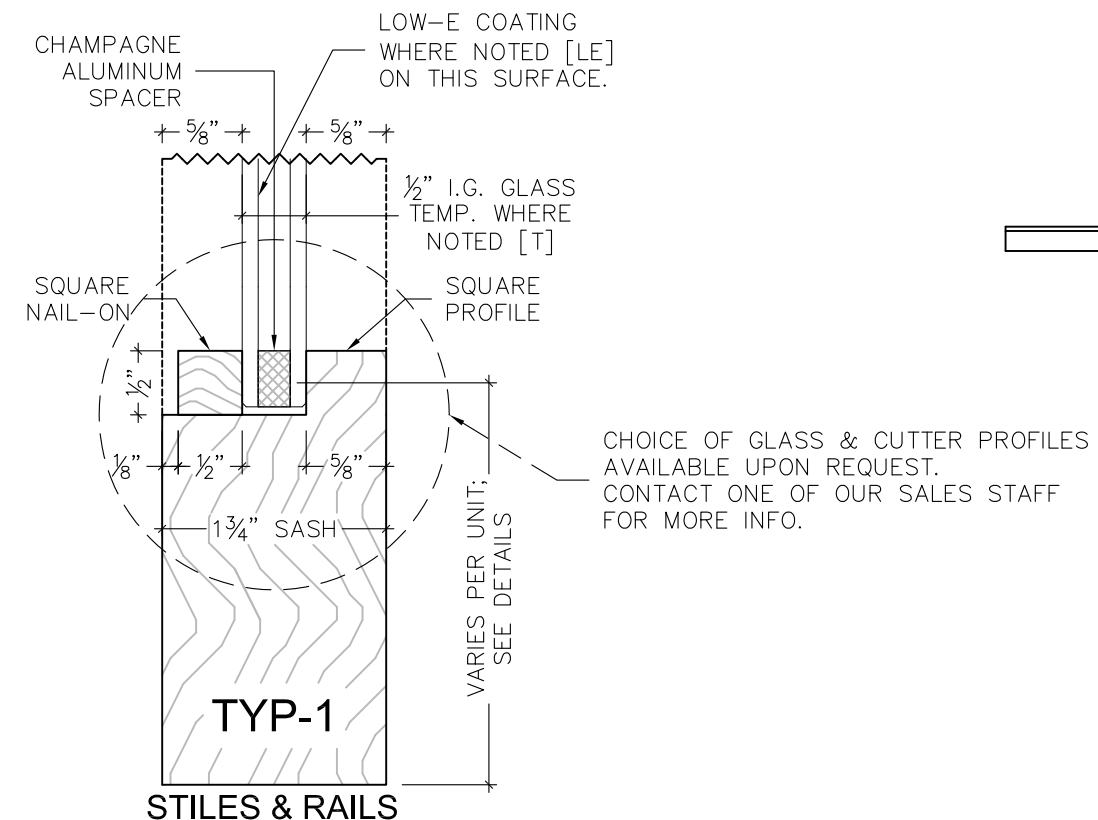

AWNING WINDOW WITH CONCEALED HINGES

EXTERIOR ELEVATION VIEW

CHOICE OF GLASS & CUTTER PROFILES AVAILABLE UPON REQUEST. CONTACT ONE OF OUR SALES STAFF FOR MORE INFO.

WOODEN WINDOW

849 29th Street, Oakland, CA 94608
 ph: 510 893 1157, fax: 510 834 3662
 www.woodenwindow.com