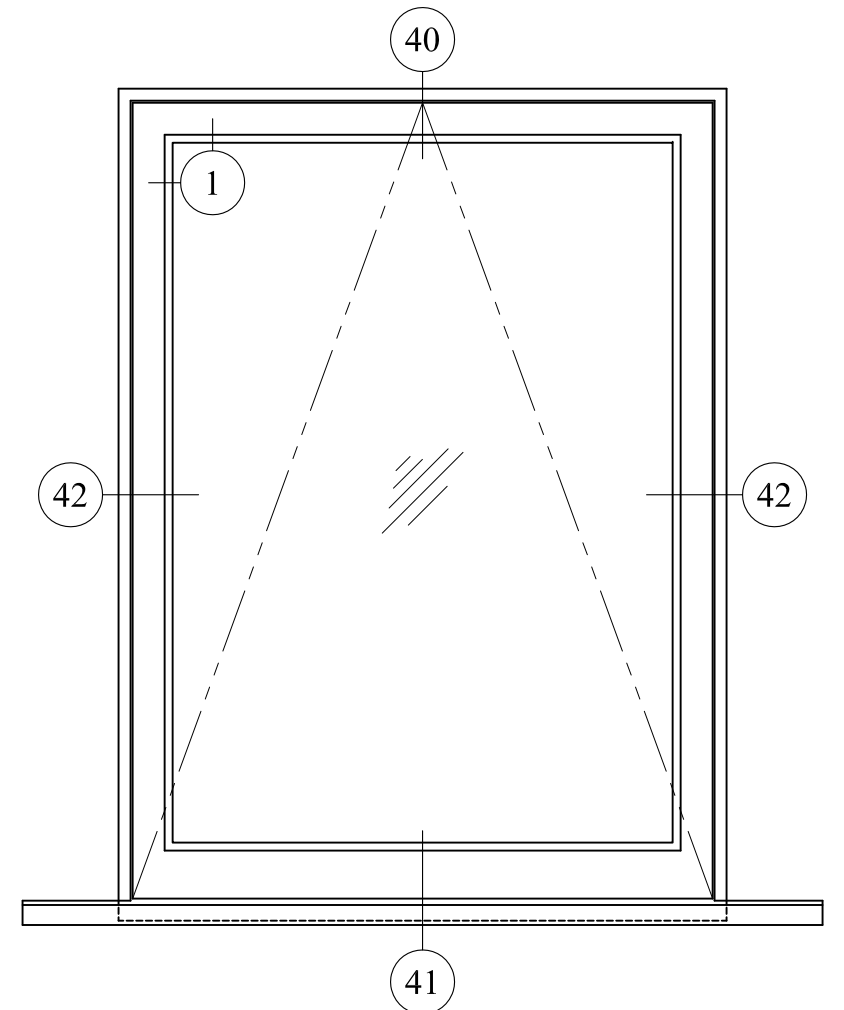

AWNING WINDOW WITH CONCEALED HINGES

EXTERIOR ELEVATION VIEW

CHOICE OF GLASS & CUTTER PROFILES AVAILABLE UPON REQUEST. CONTACT ONE OF OUR SALES STAFF FOR MORE INFO.

WOODEN WINDOW

849 29th Street, Oakland, CA 94608
 ph: 510 893 1157, fax: 510 834 3662
 www.woodenwindow.com